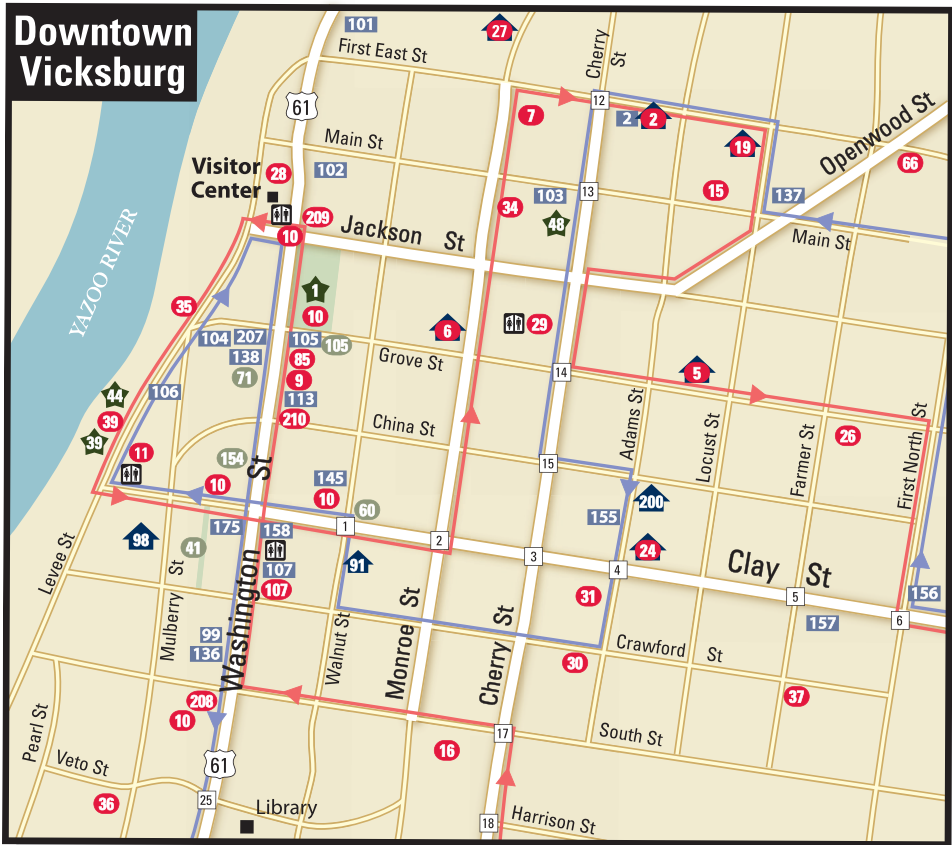

Downtown Vicksburg

DOWNTOWN VICKSBURG MAP KEY

ATTRACTIONS

2. Anchuca Historic Mansion & Inn
5. Baer House Inn
6. Bazsinsky House
7. Bethel AME Church
9. Biedenharn Coca-Cola Museum
11. Catfish Row Children's Park
209. Catfish Row Museum
208. The Chopping Block
15. Christ Episcopal Church
16. Church of the Holy Trinity
19. Duff Green Mansion
28. Jesse Brent Lower MS River Museum
107. Key City Brewery & Eatery
85. Lorelei Books
27. The McNutt House
10. MS Blues Trail Markers
 - Bill Ferris
 - The Blue Room
 - Hwy 61 South
 - Red Tops
 - Willie Dixon
29. Old Court House Museum
35. Old Depot Museum
30. Pemberton's Headquarters
31. Southern Cultural Heritage Center
34. Vicksburg City Auditorium
210. Vicksburg Civil War Museum

36. Vicksburg Convention Center
39. Vicksburg Riverfront Murals
66. Wesley United Methodist Church

ARTS & ENTERTAINMENT

105. Attic Gallery
154. H.C. Porter Gallery
71. Welcome to Vicksburg Mural
60. Strand Theatre
41. Wings on Washington

RECREATIONAL FACILITIES

48. Battlefield Bicycling
44. Blue Cat Guide Service
39. Quapaw Canoe
1. Washington Street Park

ACCOMMODATIONS - B&B INNS

2. Anchuca Historic Mansion & Inn
5. Baer House Inn
6. Bazsinsky House
24. The Beverly Carol
19. Duff Green Mansion
218. The Law Office B&B
27. The McNutt House
200. Steele Cottage

HOTELS

98. Mulberry Vicksburg
91. Studio 6

RESTAURANTS

158. 10 South Rooftop Bar & Grill
2. Anchuca
145. The Anthony Downtown
104. The Biscuit Company of Vicksburg
113. Bohemia Bakery
99. Cocktails 101
157. Church's Chicken
175. Daiquiri Hub
156. Divine Donuts
136. Dontae's Southern Kitchen
105. Highway 61 Coffeeshouse
101. Historic Klondyke Trading Post
107. Key City Brewery & Eatery
106. LD's Kitchen
103. Main Street Market
137. Moma's Hot Dog
207. Parish Waterfowl
138. Relish Bistro
102. Rusty's Riverfront Grill
155. Walnut Hills